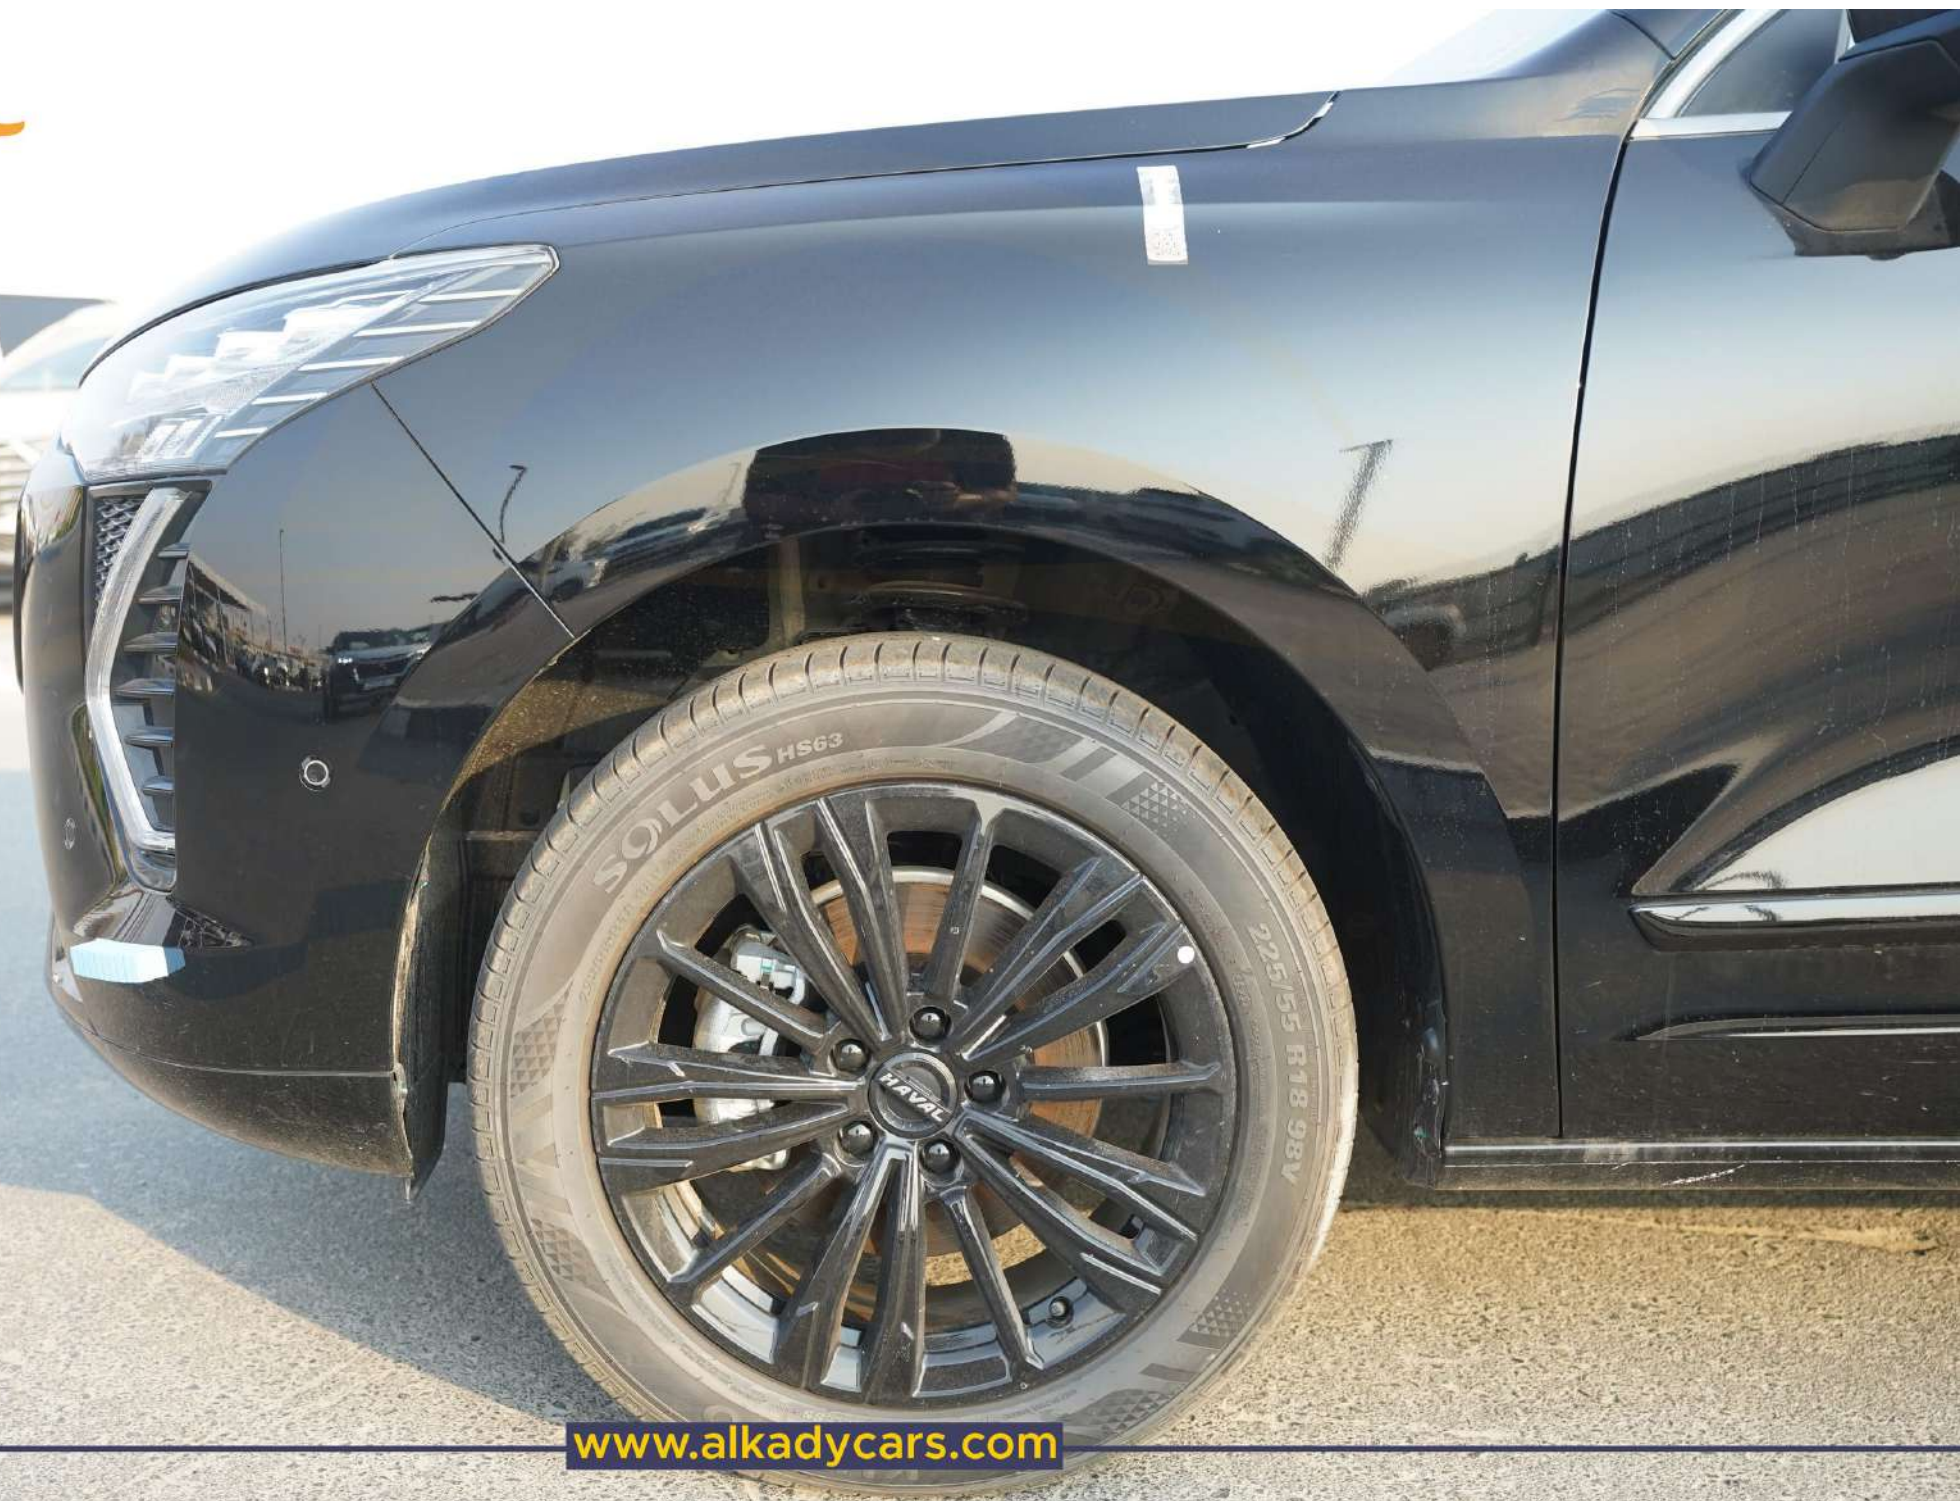

www.alkadycars.com